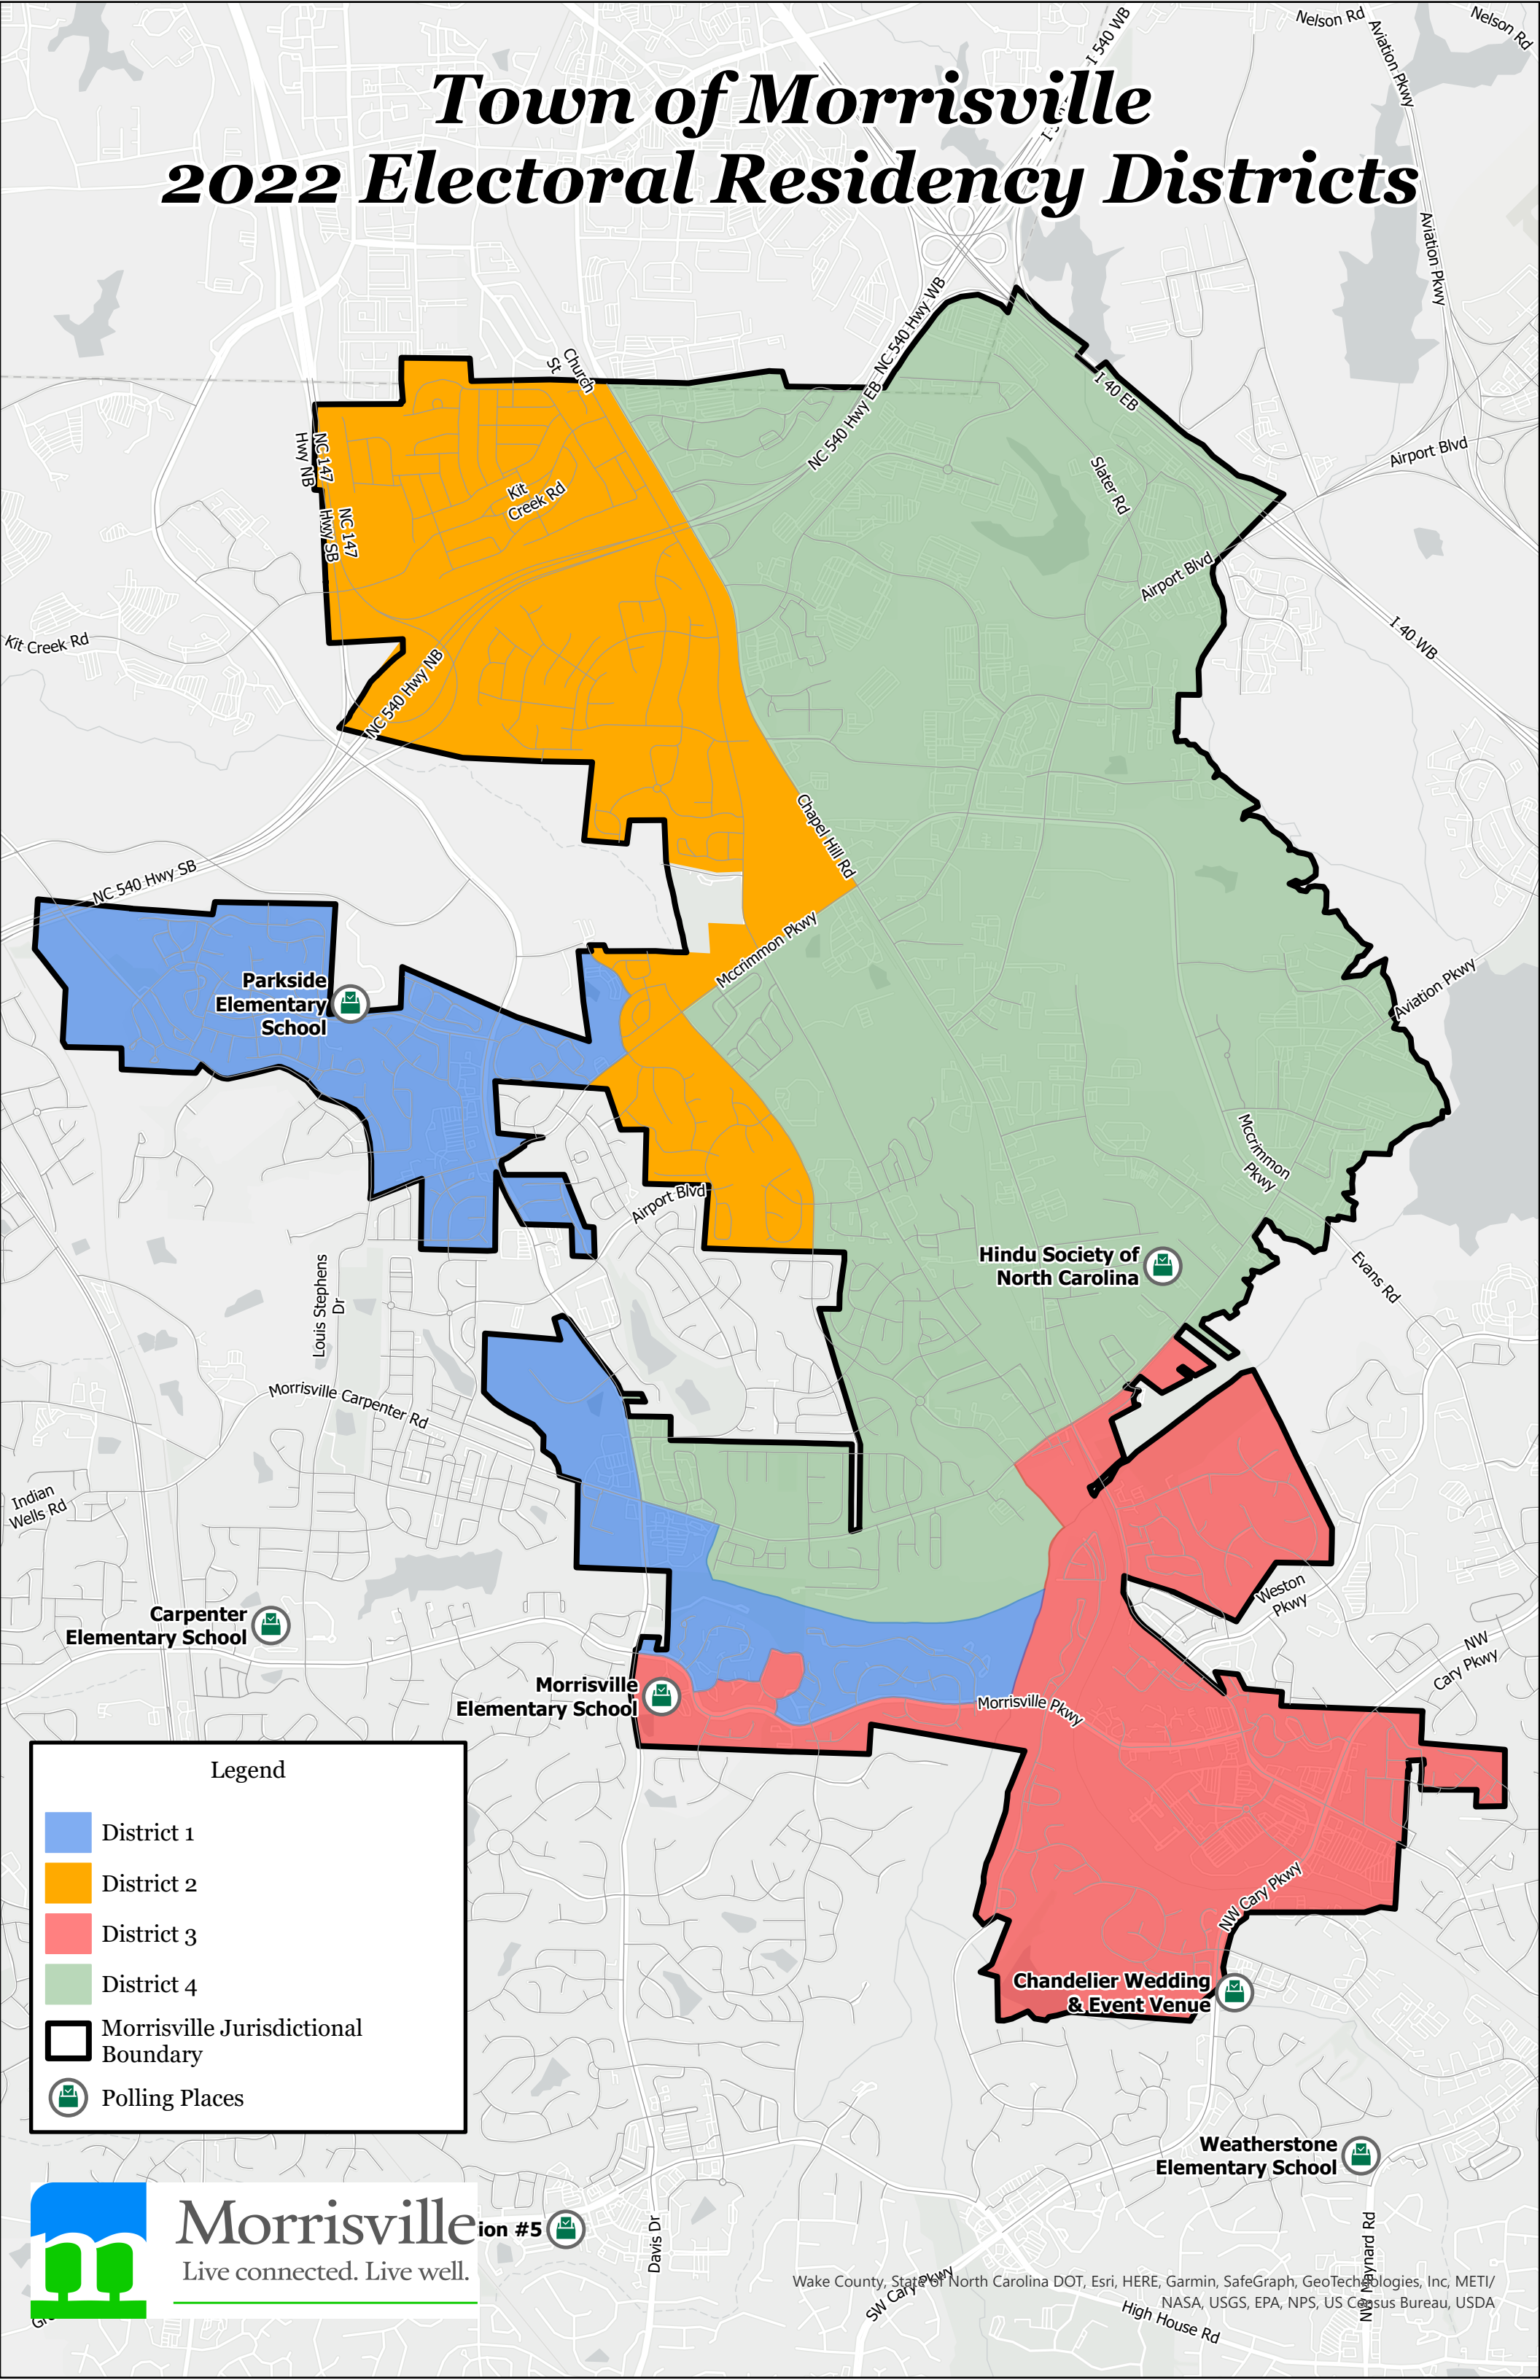

# Town of Morrisville

## 2022 Electoral Residency Districts

**Legend**

- District 1
- District 2
- District 3
- District 4
- Morrisville Jurisdictional Boundary
- Polling Places

**Morrisville** ion #5

Live connected. Live well.

Wake County, State of North Carolina DOT, Esri, HERE, Garmin, SafeGraph, GeoTechnologies, Inc, METI/ NASA, USGS, EPA, NPS, US Census Bureau, USDA